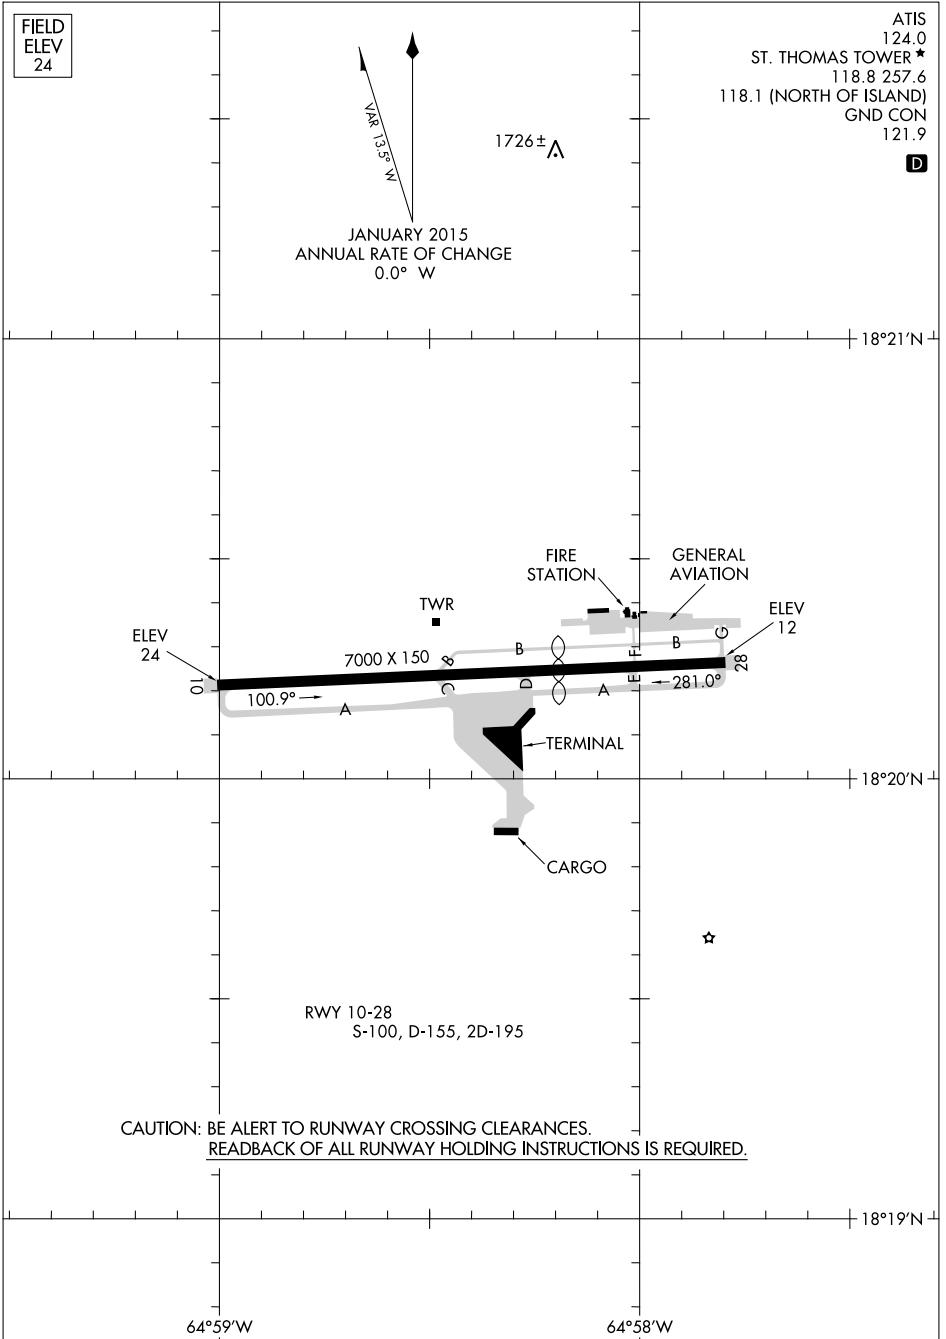

15064

AIRPORT DIAGRAM

AL-5005 (FAA)

CYRIL E KING (STT) (TIST)
ST. THOMAS, VIRGIN ISLANDS

SE-3, 21 JUL 2016 to 18 AUG 2016

SE-3, 21 JUL 2016 to 18 AUG 2016

AIRPORT DIAGRAM

15064

ST. THOMAS, VIRGIN ISLANDS
CYRIL E KING (STT) (TIST)